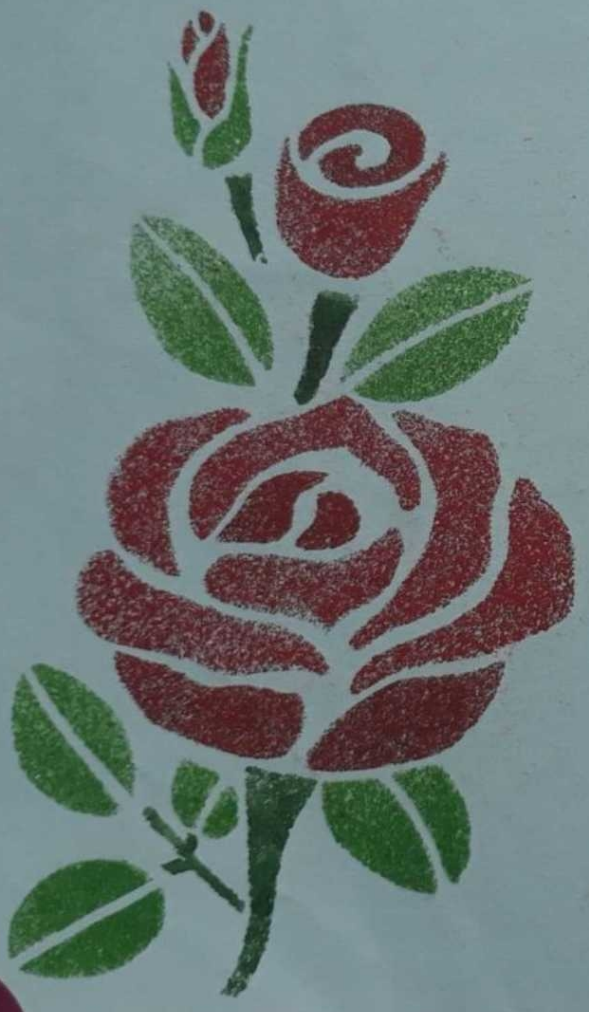

ROSE
SPRAY PAINTING

Spray poster colours with a spare toothbrush using the given stencil to make a rose, buds and leaves.

TREE

THUMB IMPRESSION

*Colour the background and the tree trunk.
Make thumb impressions around the branches
to give it leaves as shown in the inset.*

LANDSCAPE MOSAIC

Mosaic painting refers to decorating a surface with little pieces of stones, glasses and tiles. Here it is made using colours. Observe and draw small shapes in the space provided to complete the picture using sketch pens.